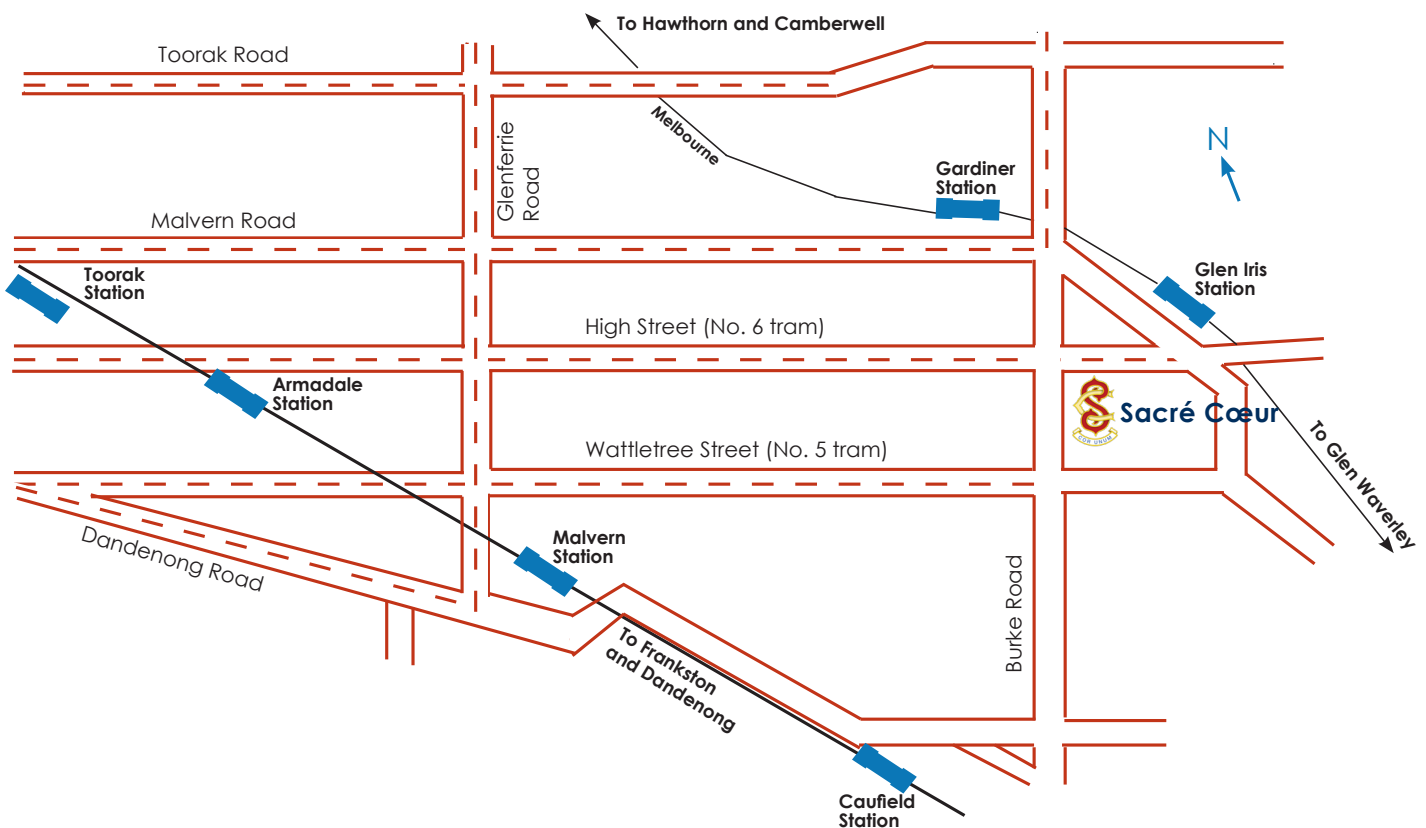

Public Transport

Public Bus Services

The 612 bus from Box Hill to Chadstone, via Surrey Hills, Camberwell and Glen Iris stops at Glen Iris station. The 624 bus from Caulfield Station (Frankston line) stops at nearby Central Park.

Train and Tram

Sacré Cœur is close to Glen Iris railway Station on the Glen Waverley line, and is within easy walking distance of the Burke Road Stop of the number 5 and number 6 trams (see map below). The 624 bus from Caulfield Station (Frankston line) stops at nearby Central Park.

Information regarding Student concession cards for travel on public transport can be obtained from Public Transport Victoria www.PTV.vic.gov.au.

Sacré Cœur
Wurundjeri Country
172 Burke Road,
Glen Iris Victoria 3146
ABN 75 465 146 609
p. 03 9835 2700
e. reception@sac.vic.edu.au
w. sac.vic.edu.au